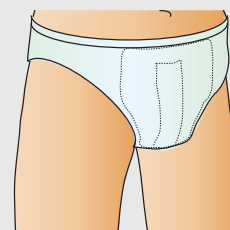

Male incontinence product

Abri-Man Premium

Product features

- Protection designed specifically and only for male users.
- Secure and discrete fit into normal underwear.
- Pockets and a unique barrier system to prevent leakage.
- Produced of super soft material and designed for everyday use and comfort.
- Double Top Dry layer provides extra absorption at the front.

Application guide

Unfold the pad. Do not touch the inside surface of the pad.

Remove the paper strip to expose the self-adhesive strip.

Place the pad in close-fitting underpants or fitting pants, broad side up to the front.

Put on the underpants.

Abri-Man Premium

Bed Protection

■ Abri-Man Zero, Premium

Art. no.	Product/ Colour Code	Size (mm)	Absorption Rothwell	Drops	Units per pack/ ctn
300740	■ Zero	90x180	200 ml	3	24/384

ABRI • MAN