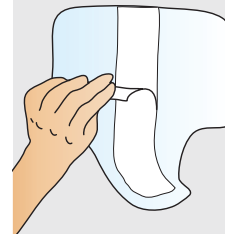

Male incontinence product

Abri-Man Premium

Product features

- Protection designed specifically and only for male users.
- Secure and discrete fit into normal underwear.
- Pockets and a unique barrier system to prevent leakage.
- Produced of super soft material and designed for everyday use and comfort.
- Double Top Dry layer provides extra absorption at the front.

Application guide

Unfold the pad. Do not touch the inside surface of the pad.

Remove the paper strip to expose the self-adhesive strip.

Place the pad in close-fitting underpants or fitting pants, broad side up to the front.