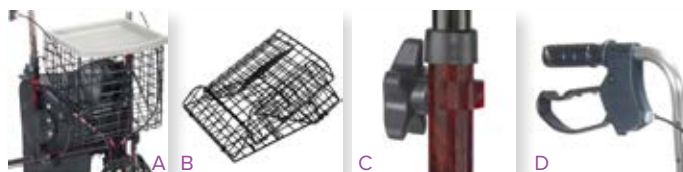

KST001

A

Flame Red

Flame Blue

10289RD

A

B

C

D

K. D. Handy Trolley, 4" Casters

Deluxe 3 Wheel Aluminum Rollator, 7.5" Casters

Loop Locks

Item #	UOM
KST001	1/cs

Item #	Color	UOM
10289RD	Flame Red	1/cs
10289BL	Flame Blue	1/cs

- Angled handles provide for an improved grip and stability.
- Comes with 2 removable trays.
- Tool-free removable casters with euro-style clips. (Figure A)
- The bottom tray is set forward making it easy and safe to walk with.
- Durable steel construction.

- Comes standard with basket, tray and pouch. (Figure A)
- Basket conveniently folds for easy storage. (Figure B)
- Ships in ultra compact carton. Comes with frame folded and compact. Pull lightweight, aluminum trombone-style frame to lock in place and secure with lock knob. (Figure C)
- 7.5" casters for indoor or outdoor use.
- Handles easily adjust in height with self-threading knob. (Figure C)
- Special loop lock made of internal aluminum casting operates easily and ensures safety. (Figure D)
- Easy, one-hand folding.