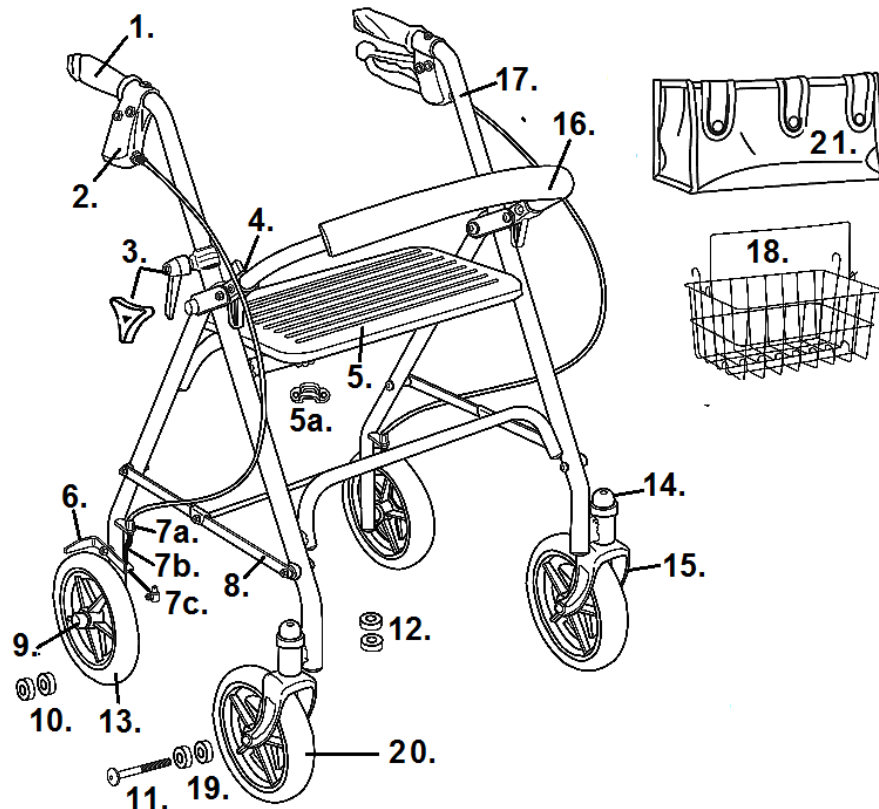

10257

- |  |  |
|--|--|
| <p>1. Hand Grip Left- 95032F260N15<br/>Hand Grip Right- 95032F260N14</p> <p>2. Hand Brake &amp; Cable- 9502F1025701</p> <p>3. Height Adj. Ratchet (pr)- 95032F260N10<br/>Height Adj. Knob- 10208K [1]</p> <p>4. Backrest Bracket (pr)- 9501S72603</p> <p>5. Hard Seat &amp; Brackets- 9502F1025703<br/>Padded Seat &amp; Brackets- 9502F1025712</p> <p>5a. Hard Seat Brackets (pr)- 9502F1025702<br/>Padded Seat Brackets (pr)- 9502F1025713</p> <p>6. Wheel Lock Left- 9502F1025710<br/>Wheel Lock Right- 9502F1025711</p> <p>7a. Cable Adjuster- 9500001232</p> <p>7b. Cable Spring- 951021820000</p> <p>7c. Cable Fastener- 9500004101</p> <p>8. Folding Hinge Assembly- 9502F1025707</p> <p>9. Axle Cap- STDS001000</p> <p>10. Rear Wheel Bearing- STDS1011</p> <p>11. Caster Axle- 9502F1025709</p> | <p>12. Fork Stem Bearing- STDS1060</p> <p>13. Wheel Gray- 95032F260N09<br/>Wheel Black- 95032F260N09-BLK</p> <p>14. Dust Cap (pr)- 95032F260N06</p> <p>15. Fork Blue- 9502F1025708<br/>Fork Red- 9502F1025708R</p> <p>16. Backrest- 9502F1025705</p> <p>17. Handle Bar Only Left- 9502F1025715 [3]<br/>Handle Bar Only Right- 9502F1025714 [3]<br/>Handle Bar Assy. Left- 9503Z1025715 [1] [2]<br/>Handle Bar Assy. Right- 9503Z1025714 [1] [2]</p> <p>18. Basket- 9502F1025706</p> <p>19. Caster Bearing- STDS1011<br/>Caster Bearing- 1992M-19 [1]</p> <p>20. Caster Gray- 95032F260N09<br/>Caster Black- 95032F260N09-BLK<br/>Caster Black- 9503Z1025709 [1]</p> <p>21. Tote Bag- 9505W1026120</p> <p>Not Shown Tray- 809</p> |
|--|--|
- [1] 3Z serial number.  
[2] Includes parts 1 and 2. Handle height is 35"  
[3] Handle height is 37".