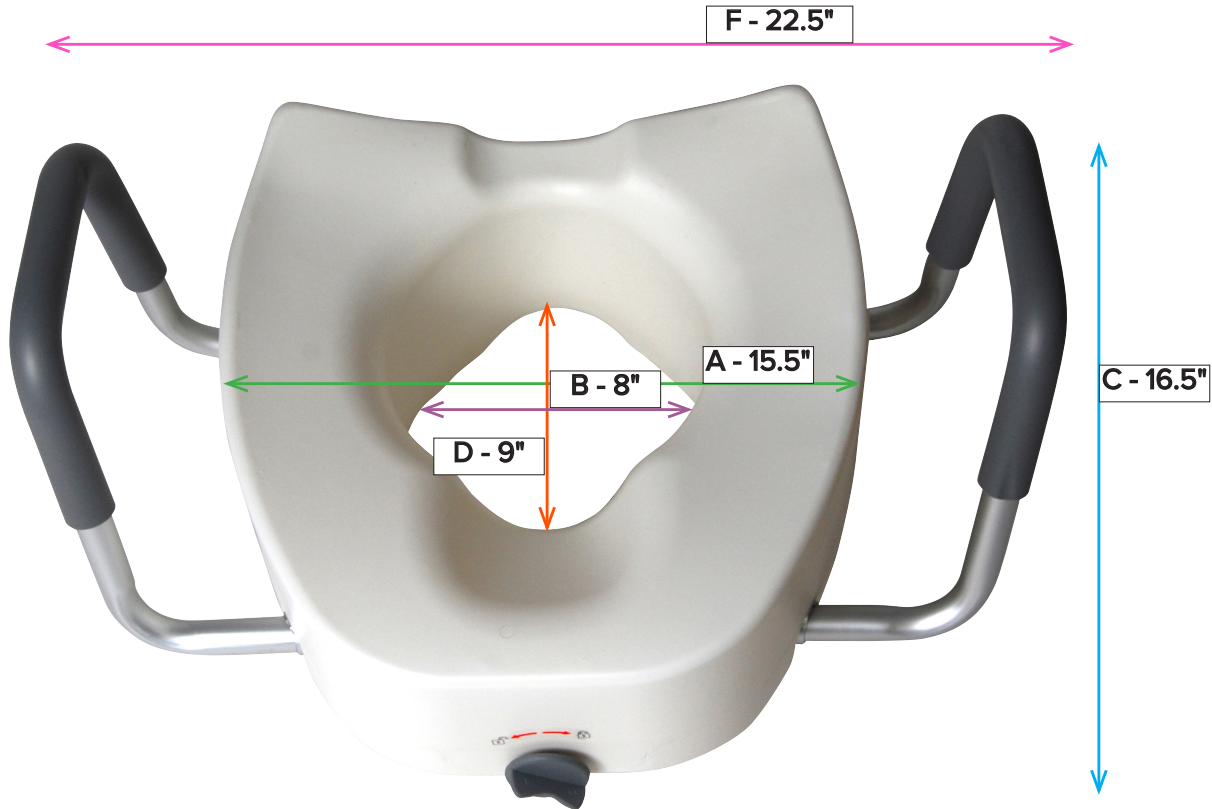

Premium Plastic, Raised, Regular/Elongated Toilet Seat with Lock

Item # 12013

A	Overall Seat Width	15.5"
B	Inside Seat Width	8"
C	Overall Seat Depth/Length	16.5"
D	Inside Seat Depth/Length	9"

E	Overall Seat Height	5"
F	Overall Width (with Handles)	22.5"
G	Overall Height (with Handles)	9"
H	Seat Lock Range	11.5"-15.5"