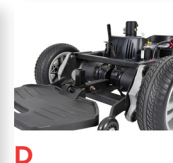

Item #	Seat	UOM
TITANLB18CSX23	18" x 18" Captain Seat, Standard Back	1/cs
TITAN18CSX23	18" x 18" Captain Seat, Full Back	1/cs
TITAN20CSX23	20" x 18" Captain Seat, Full Back	1/cs
TITAN1616X23	16" x 16" Captain Seat, Full Back	1/cs
TITAN1618X23	16" x 18" Captain Seat, Full Back	1/cs
TITAN1816X23	18" x 16" Captain Seat, Full Back	1/cs
TITAN2020X23	20" x 20" Captain Seat, Full Back	1/cs
TITAN22CSX23	22" x 20" Captain Seat, Full Back	1/cs

HCPCS
K0823

accessories		
AA4100	Swing-Away Joystick	1/ea
AE2500	ELR Bracket	1/ea
LK3JELR	Plastic Foot plate	1/ea
AH1000	Cane/Crutch Holder	1/ea
AH2000	Oxygen Tank Holder	1/ea
AB1000	Arm Bag	1/ea
AB1120	Backpack	1/ea
AZ0060	Cup Holder	1/ea
ST205-COVER	18" Seat Cover	1/ea
ST301-COVER	20" Seat Cover	1/ea
ST306-COVER	22" Seat Cover	1/ea

Titan X23

Standard Powerchair

- Height-adjustable swivel seat features fold-down backrest. (Figure A)
- Includes interchangeable color panels in red and blue.
- Seat back reclines and features adjustable headrest.
- Adjustable-length controller mount. (Figure B)
- Armrests are padded, adjustable and removable.
- Available with 16", 18", 20" and 22" wide Captain's Seat.
- Optional swing-away controller arm (Item #AA4100) sold separately.
- Solid, flip-up footplate with adjustable height, depth and angle
- Positioning belt included.
- Optional elevating leg rests (requires Item #AE2500 & Item #LK3JELR) sold separately.
- Programmable controller.
- Flat-free, non-marking tires. (Figure C)
- Easy freewheel operation. (Figure D)
- Anti-tip wheels