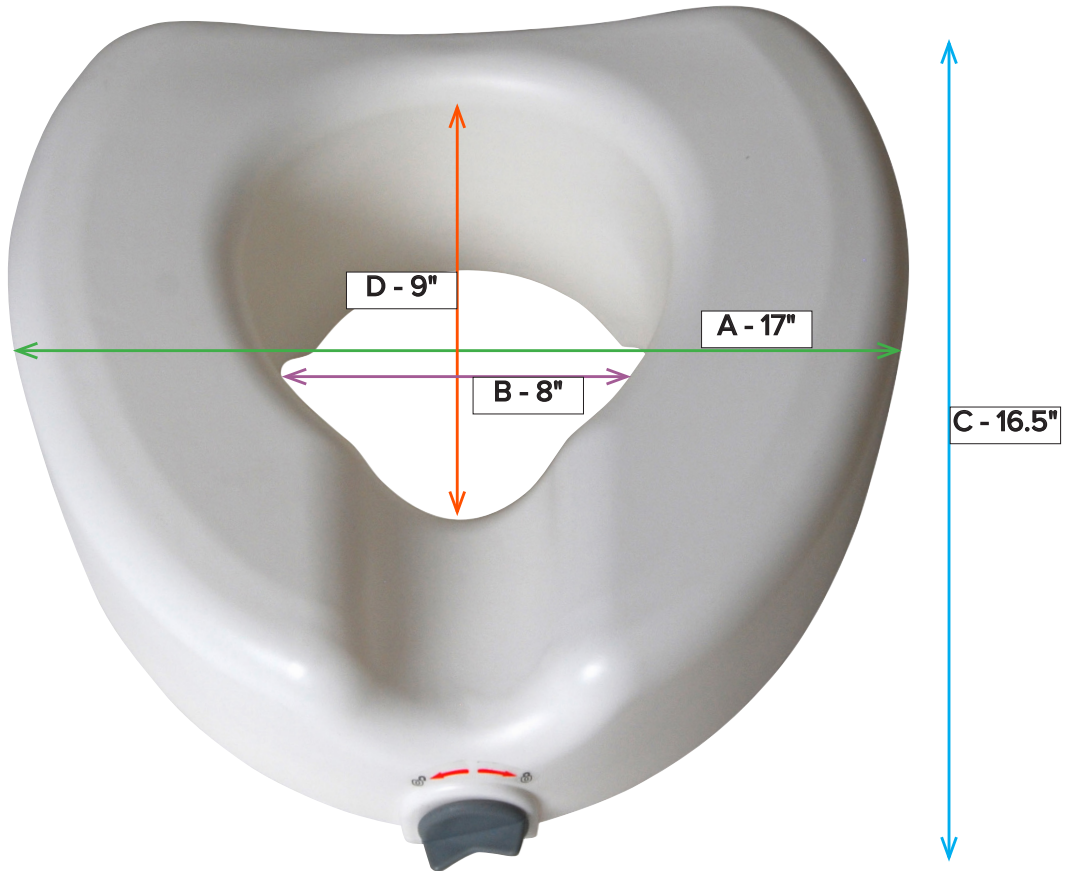

Premium Plastic Raised, Regular/Elongated Toilet Seat, with Lock

Item # 12014

A	Overall Seat Width	17"
B	Inside Seat Width	8"
C	Overall Seat Depth/Length	16.5"

D	Inside Seat Depth/Length	9"
E	Overall Seat Height	4.5"
F	Seat Lock Range	11.5-15.5"