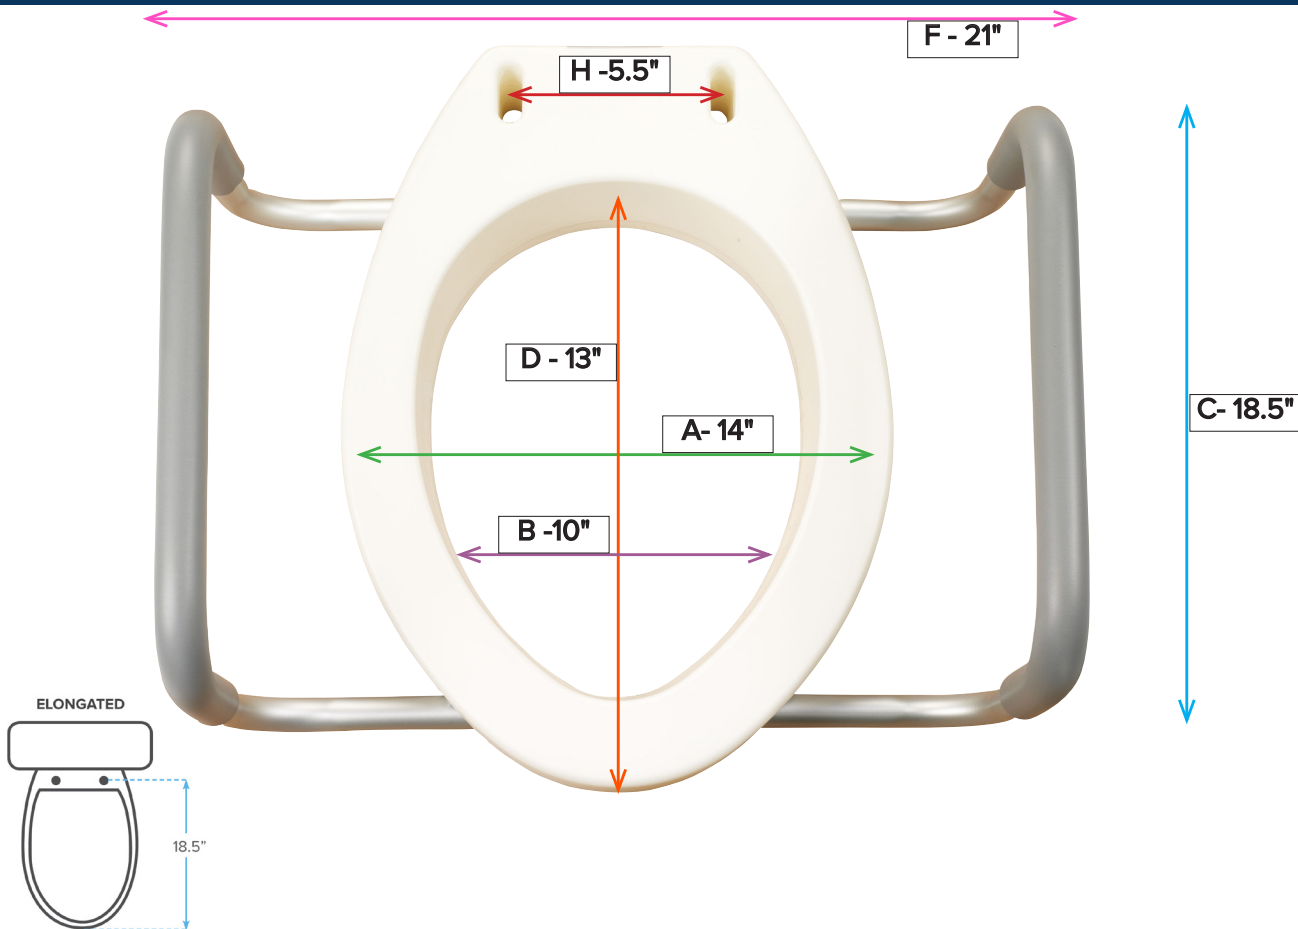

Premium Raised Toilet Seat with Removable Arms, Elongated Seat

Item # 12403

A	Overall Seat Width	14"
B	Inside Seat Width	10"
C	Overall Seat Depth/Length	18.5"
D	Inside Seat Depth/Length	13"

E	Overall Seat Height	3.5"
F	Overall Width (with Handles)	21"
G	Overall Height (with Handles)	10"
H	Mounting Hole Width	5.5"