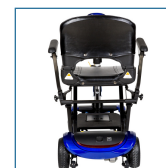

ZooMe Auto-Flex Folding Travel Scooter

HCPCS:

FIGURE A

FIGURE B

FIGURE C

FIGURE D

FIGURE E

FIGURE F

FIGURE G

FIGURE H

The Drive Medical ZooMe Auto-Flex is ideal for on-the-go lifestyles combining a lightweight design and premium "Flex" feature of single-motion folding and unfolding for easy transportation. Unlike most travel scooters, no assembly or disassembly required! The compact frame allows you to easily transport or store the scooter in the trunk of a car. The 4-wheel design provides optimal stability on all types of terrain. The ZooMe Auto-Flex electric scooter includes an angle-adjustable delta tiller for maximum driving comfort, and ensures easy throttle control for users with limited dexterity.

- Fully electronic folding and unfolding in 15 seconds or less with the wireless key fob
- Aluminum alloy frame is lightweight for superior portability
- Airline safe lithium battery
- High-gloss shrouds for a protective finish
- Easy throttle control
- Delta tiller for users with limited dexterity
- Auto-folding seat with padded, adjustable armrests
- Flat-free, non-marking tires for worry-free travel
- Easy-to-adjust tiller places the scooter's controls in the ideal position
- Secondary manual-release levers and toggle switch for folding and unfolding
- Comes with two ignition keys and one key fob included
- Front and rear reflectors
- Anti-tip wheels for additional safety

PRODUCTS	Description
FLEX-AUTO	ZooMe Flex Auto Folding Scooter, Blue
SPECIFICATIONS	Description
Warranty	24 Month Limited Warranty on Electronics
Product Weight	60 lb
Product Dimensions	37" (L) x 17" (W) x 33" (H)
Seat Dimensions	14" (D) x 16" (W)
Weight Capacity	300 lb
Brakes	Electromagnetic
Top Speed	4 mph
Anti-Tip Wheels	2" x .5"
Batteries (pair)	25.9V x 10AH Lithium
Battery Charger	2A Offboard
Battery Weight (pair)	5 lb
Climbing Angle	6°
Color	Blue