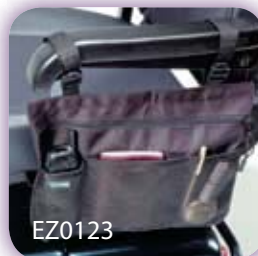

- **EZ0121 POWER CHAIR PACK** (LARGE SLEEVE)
- **EZ0122 SCOOTER PACK** (MEDIUM SLEEVE)

EZ0142

SCOOTER SINGLE OXYGEN

Converts easily using an adjustable snap to hold "D" or "E" cylinders. Convenient hanging design features carrying handle for easy removal. Extra long straps and buckle attachment adjust to fit most power chairs. Reinforced bottom ensures long lasting durability. Made of nylon. Available in black.

- **EZ0142** 26½" x 7½" x 4¾"

EZ0126

SCOOTER BASKET LINER

Offers privacy and prevents small items from falling through. Made of durable nylon and includes an adjustable drawstring to fit most baskets. Features a handy zippered pocket for personal items, plus dual expandable pouches to hold beverage, cell phone, etc. Available in black.

- **EZ0126** 13" x 10" x 11"

EZ0123

EZ0124

SCOOTER ARM TOTE

Keep personal belongings safely within your reach. Tote attaches quickly and easily to scooter arm using adjustable straps. Features full-length zipper. Made of nylon. Available in black.

- **EZ0123 (LARGE)** 10½" X 14" X 2"
- **EZ0124 (SMALL)** 8½" x 9" x 1"

0125

SCOOTER & POWER CHAIR COVERS

Easy-to-use, lightweight water resistant cover provides year-round protection from sun and dust. Made of durable nylon and features elasticized reinforced seams for cozy fit. If extra cinching is needed, cover has grommets along the bottom edge to attach bungee cords (not included). Includes oversized stuff sack for convenient storage. Available in black.