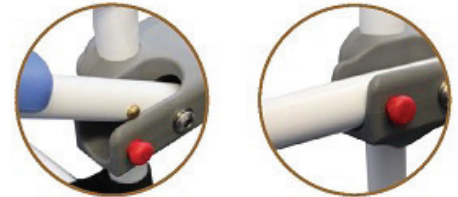

**TWO CASTER
OPTIONS:
STANDARD OR LONG
STEMMED CASTERS
STANDARD STEM PART # SSC
LONG STEM PART # LSC**

REHAB SHOWER COMMODES

Traditionally, rehab shower commodes have been constructed of steel or stainless steel. These two materials had their drawbacks. Steel rusts, stainless steel is expensive and both are heavy. Ezee Life™ commodes are constructed of high quality aluminum that won't rust, is lighter than steel and lower in cost than stainless steel.

New locking flip up arms.

Optional 4 Way Seat

Anti tippers
on all models

Height adjustable
on all models

<p>Open Front Seat & Insert</p>  <p>Standard on all sizes</p>	<p>Closed Front Seat & Top</p>  <p>Available on 180, 185 & 186 Models</p>	<p>4-Way Open Seat</p>  <p>Available on 180</p>
--	--	--

Removable snap on seat (all models)

STANDARD FEATURES:

- Lightweight aluminum **NO RUST**
- Footrest, adjustable height & removable
- Removable insert cushion for showering or toileting
- Quick Release axles (self propelled models)
- Four 5" locking casters
- Slide on pail, removable
- Flip back arms
- Maintenance free tires
- Calf strap included
- Molded handrims
- Super soft seat
- Easier rolling
- Seat belt
- All adjustments are tool-less
- 1 Year full warranty
- 2 Year warranty on frame