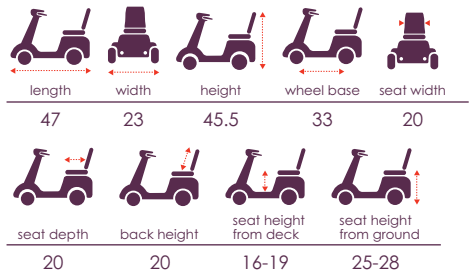

Midi Electric Scooter

S141 Pioneer 4

Technical Specs

max.speed : 5mph
range : up to 18mi.
turning radius : 52"
ground clearance : 4"
motor : DC 24V, 250W
controller : Dynamic Rhino 70A
battery : 12V / U1(34AH) x 2
charger : 5A off-board
gradient : 8°
wheels : 10" pneumatic
brake : intelligent, regenerative electromagnetic brakes

Features

- Tiller adjusts to fit various arm lengths and collapses for easy storage.
- Sliding captain seat.
- Flip-up armrests with height, width & angle adjustment.
- Headlight, tail lights, turn signals & hazard lights.
- Off-board charger.
- Limited lifetime warranty on frame.
- Colors available : Red, Blue.

Options

Oxygen tank holder. Cane & crutch holder.
Walker holder. Canopy. Foldable rear basket.

Weight (lb)

batteries	capacity
w/o 137	400
w/ 189	

Dimensions (in)

Medicare Code

K0899