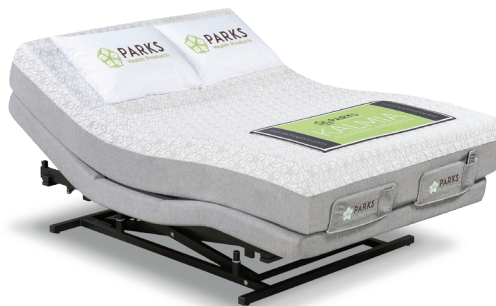

KALMIA™

PERFECT HEIGHT

BED SYSTEM

EASY TO REST, EASY TO RISE

Meet the Kalmia Perfect Height Bed System. Whether you're short, tall, or in between, this bed features an automated control – you can enter and exit at the optimum comfort level. It's got all the adjustable features you need: head and foot elevation, zero gravity to reduce muscle pain and sleep apnea, a massage feature, and a climate controlled mattress. It comes in multiple sizes and looks like any premium bed you'd be happy to show in your home. **It's just easy!**

Hi-Low Technology – the bed rises and lowers a full 10" to make getting in and out easy

Adjustable from head to toe – custom-fit for your body

Therapeutic features, fashionable design – discreet electronics

Massage features – fits with 110 or 220 volt motors

KALMIA THERAPEUTIC MATTRESS— THE NEW TECHNOLOGY OF SLEEP

Better circulation – helps reduce swelling in legs

Customized support – relieves muscle and joint pain

Elevation control – decreases acid reflux / snoring

Bio-sensitive mattress – lowers risk of bed sores

Micro-climate ticking – breathable mattress stabilizes temperature

Side guard – reduces risk of falling