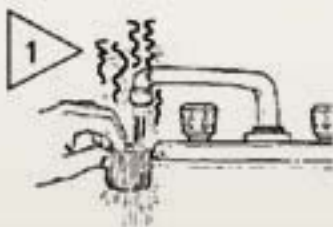

SPECIFICATIONS

Dimensions of Product: 3" x 2" 1.6" Diameter
2 Pack Dimensions: 7" L x 3" W x 2" H; 0.2 lbs
Case of 24 Dimensions: 9" L x 9" W x 9" H; 4 lbs

Glow-In-The-Dark Inserts

Anti-Bacterial Material

Open Door with Touch of Finger

Great Grips Slip on Quickly - No Tools Needed!

Moisten Great Grips with water

Place thumbs inside and stretch over doorknob

Continue to work on to doorknob until covered