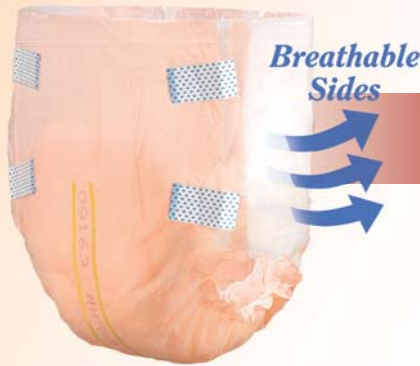

HEAVY

PROTECTION

SlimLine® Breathable

Breathable sides help promote skin integrity. Slim profile makes it ideal for everyday use.

Product Features:

ITEM #	SIZE	WAIST/HIP	CAPACITY	PACKAGING	HCPC
2305	Medium (Peach)	32" - 44"	20.4 oz/602 mL	8 bags of 12 (96)	T4522
2306	Large (Peach)	45" - 58"	21.4 oz/632 mL	8 bags of 12 (96)	T4523
2307	X-Large (Peach)	56" - 64"	23.7 oz/702 mL	6 bags of 12 (72)	T4524

Absorbency: 21.4 oz/632 mL, size Large

HEAVY

PROTECTION

SlimLine® Original

Classic full fit poly-backed brief with a slimmer profile makes it versatile for everyday use.

Product Features:

ITEM #	SIZE	WAIST/HIP	CAPACITY	PACKAGING	HCPC
2112	Junior*	28 - 42 lbs	10.2 oz/302 mL	10 bags of 12 (120)	T4530
2166	X-Small*	18" - 26"	10.9 oz/322 mL	10 bags of 10 (100)	T4533
2120	Small*	24" - 32"	12.7 oz/374 mL	10 bags of 10 (100)	T4521
2122	Medium	32" - 44"	20.4 oz/602 mL	8 bags of 12 (96)	T4522
2132	Large	45" - 58"	21.4 oz/632 mL	8 bags of 12 (96)	T4523
2134	X-Large	56" - 64"	23.7 oz/702 mL	6 bags of 12 (72)	T4524

Absorbency: 21.4 oz/632 mL, size Large

* Cloth-like backsheet, Micro-hook closure tabs

"We recommend Tranquility because it works! We tell customers 'you get what you pay for' and it really applies to incontinence challenges."